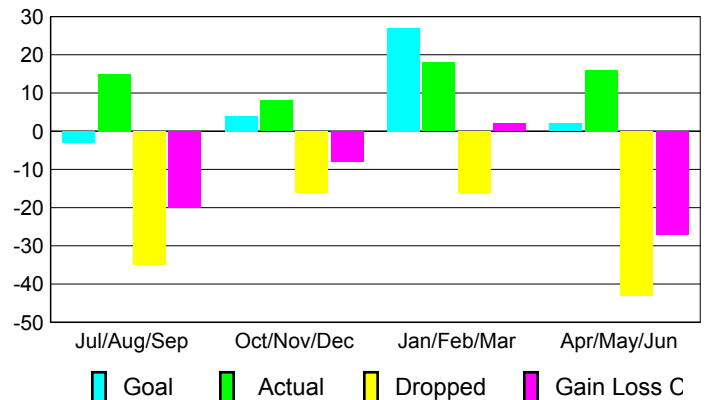

## CLUBS

**Club Results  
2009-2010**

**Clubs  
2008-2009**

Month	New Club Goal	Actual New Clubs	Actual Dropped Clubs	Gain/Loss of Clubs	Gain/Loss of Clubs
Jul/Aug/Sep	0	0	-1	-1	0
Oct/Nov/Dec	0	0	0	0	0
Jan/Feb/Mar	1	0	0	0	0
Apr/May/June	0	0	0	0	0
<b>Totals</b>	<b>1</b>	<b>0</b>	<b>-1</b>	<b>-1</b>	<b>0</b>

### Club Results 2009-2010

Goal, New, Dropped, Gain/Loss

## MEMBERSHIP

**Membership Results  
2009-2010**

**Membership  
2008-2009**

Month	Net Memb Goal	Actual New Memb	Actual Dropped Memb	Gain/Loss of Memb	Gain/Loss of Memb
Jul/Aug/Sep	-3	15	-35	-20	0
Oct/Nov/Dec	4	8	-16	-8	9
Jan/Feb/Mar	27	18	-16	2	13
Apr/May/June	2	16	-43	-27	9
<b>Totals</b>	<b>30</b>	<b>57</b>	<b>-110</b>	<b>-53</b>	<b>31</b>

### Membership Results 2009-2010

Goal, New, Dropped, Gain/Loss