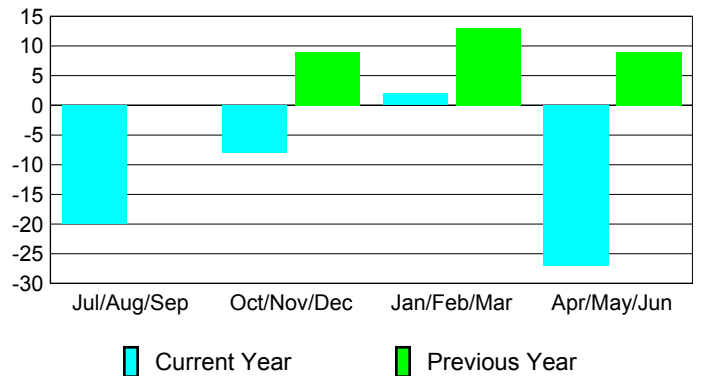

Comparison of Membership Gain/Loss

Current Year Compared to the Previous Year