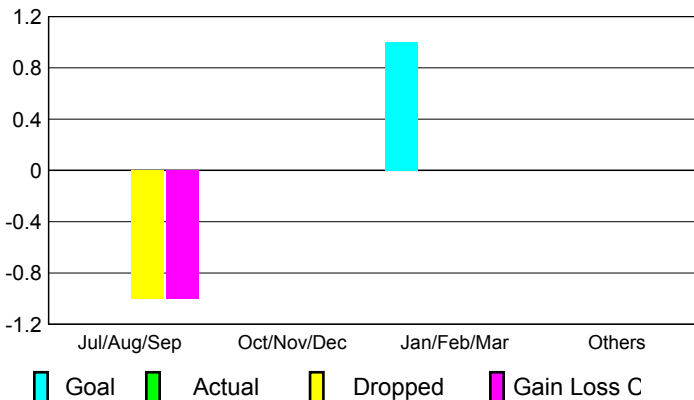

## CLUBS

**Club Results  
2009-2010**

**Clubs  
2008-2009**

Month	New Club Goal	Actual New Clubs	Actual Dropped Clubs	Gain/Loss of Clubs	Gain/Loss of Clubs
Jul/Aug/Sep	0	0	-1	-1	0
Oct/Nov/Dec	0	0	0	0	0
Jan/Feb/Mar	1	0	0	0	0
Apr/May/June	0	0	0	0	0
<b>Totals</b>	<b>1</b>	<b>0</b>	<b>-1</b>	<b>-1</b>	<b>0</b>

### Club Results 2009-2010

Goal, New, Dropped, Gain/Loss